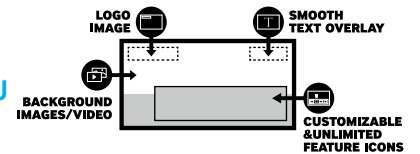

A TAILORED HOME MENU FOR GUESTS

Hotel managers can leverage TIZEN to build and deploy customizable home menu that suits their brand and operational needs. Both staffs and guests can enjoy the convenience of an intuitive, easy-to-navigate interface.