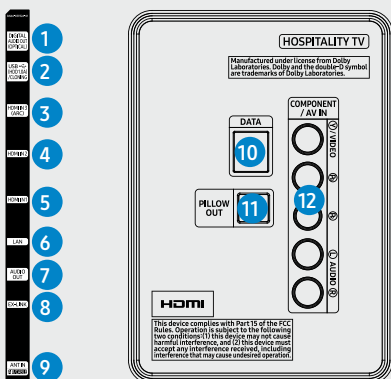

HG40NF693GF

CONNECTORS

1. DIGITAL AUDIO OUT (OPTICAL)	12. COMPONENT / AV IN
2. USB (HDD1.0A) / CLONING	
3. HDMI IN3	
4. HDMI IN2	
5. HDMI IN1	
6. LAN	
7. AUDIO OUT	
8. EX-LINK	
9. ANT IN (AIR / CABLE)	
10. DATA	
11. PILLOW OUT