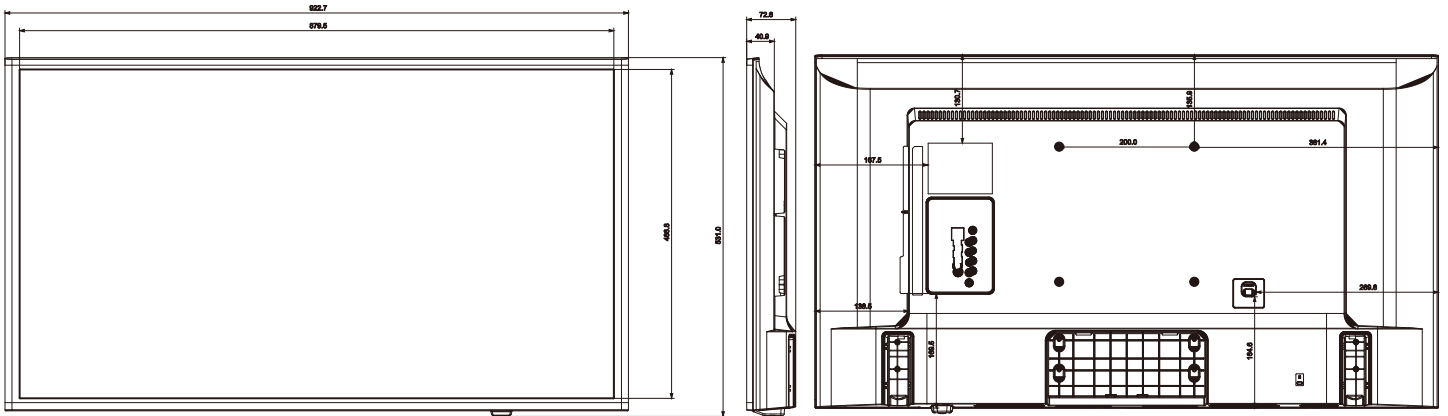

HG40NF693GF

CONNECTORS

1. DIGITAL AUDIO OUT (OPTICAL)	12. COMPONENT / AV IN
2. USB (HDD1.0A) / CLONING	
3. HDMI IN3	
4. HDMI IN2	
5. HDMI IN1	
6. LAN	
7. AUDIO OUT	
8. EX-LINK	
9. ANT IN (AIR / CABLE)	
10. DATA	
11. PILLOW OUT