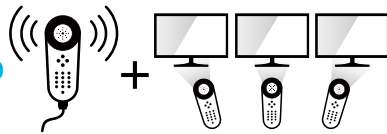

PILLOW SPEAKER OUT AND MULTI-CODE REMOTE

Samsung's HF693 displays with pillow speakers enable guests to enjoy clear audio streaming, control displays and call a nurse at the push of a single button. A multi-code remote also deters interference and distraction from neighboring displays.