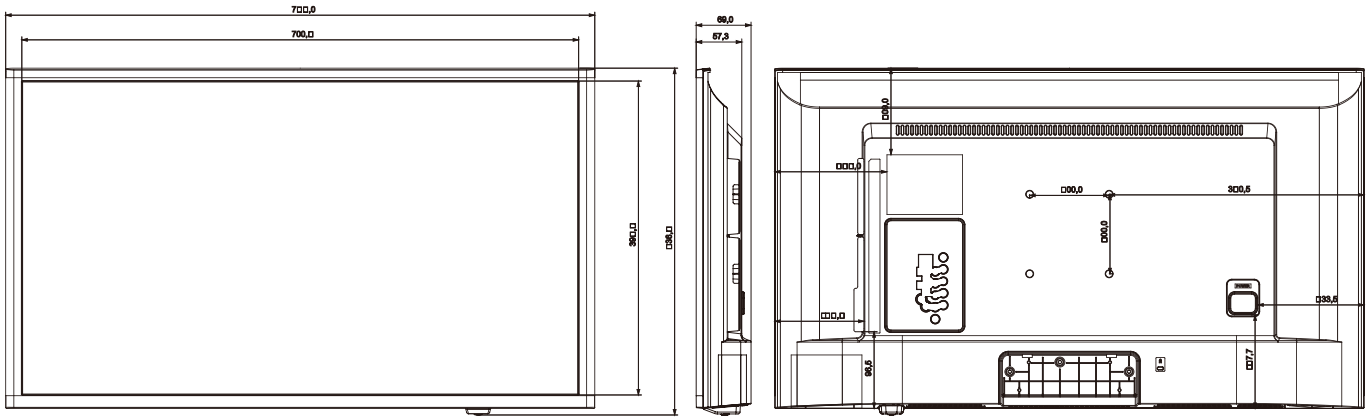

SPECIFICATIONS

HG32NF693GF

CONNECTORS

1. DIGITAL AUDIO OUT (OPTICAL)	12. COMPONENT / AV IN
2. USB (HDD1.0A) / CLONING	
3. HDMI IN3	
4. HDMI IN2	
5. HDMI IN1	
6. LAN	
7. AUDIO OUT	
8. EX-LINK	
9. ANT IN (AIR / CABLE)	
10. DATA	
11. PILLOW OUT