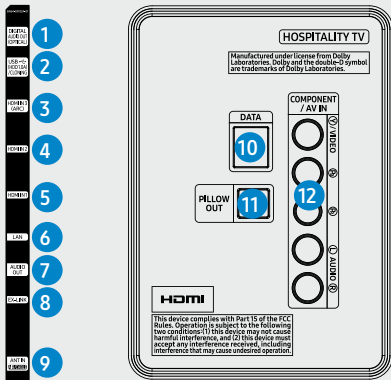

SPECIFICATIONS

HG32NF693GF

CONNECTORS

1. DIGITAL AUDIO OUT (OPTICAL)	12. COMPONENT / AV IN
2. USB (HDD1.0A) / CLONING	
3. HDMI IN3	
4. HDMI IN2	
5. HDMI IN1	
6. LAN	
7. AUDIO OUT	
8. EX-LINK	
9. ANT IN (AIR / CABLE)	
10. DATA	
11. PILLOW OUT