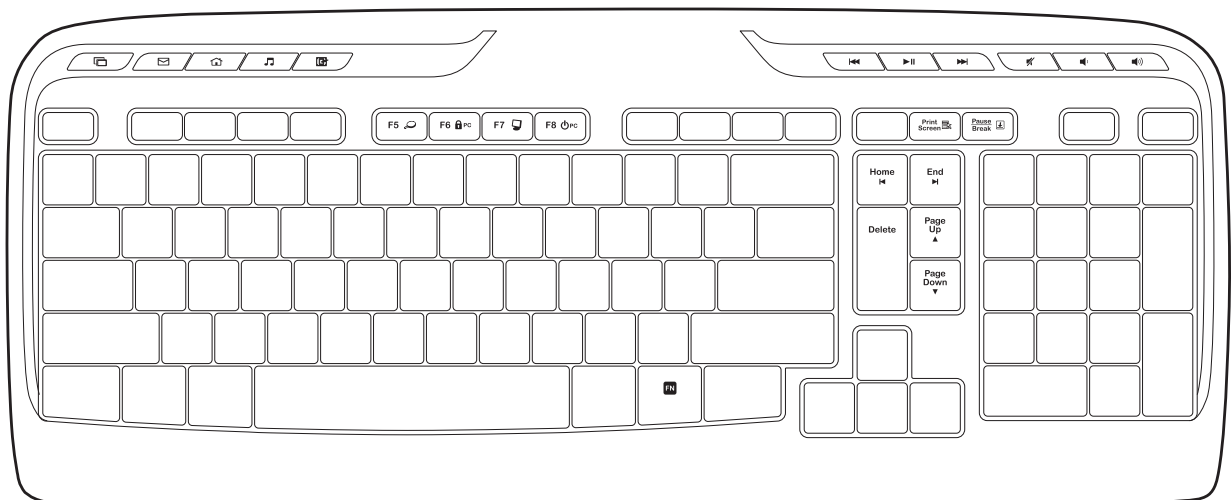

To use the FN function, press and hold the FN key, and then press the F-key you want to use.

WHAT'S IN THE BOX

1. Logitech K330 Keyboard
2. Logitech M185 Mouse
3. AAA Battery x 2
4. AA Battery x 1
5. USB Nano receiver
6. User documentation