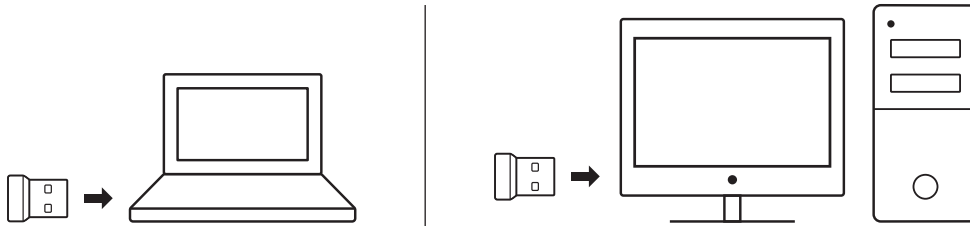

CONNECTING THE KEYBOARD AND MOUSE

www.logitech.com/support/mk320

1