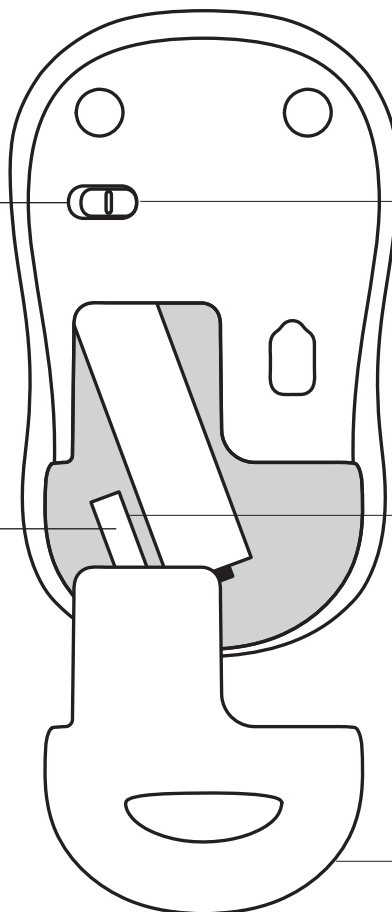

KNOW YOUR PRODUCT

MOUSE FEATURES

Left mouse buttons

Right mouse buttons

Scroll wheel

Press the wheel down for middle button (function can vary by software application)

On/Off slider switch

USB Nano receiver storage