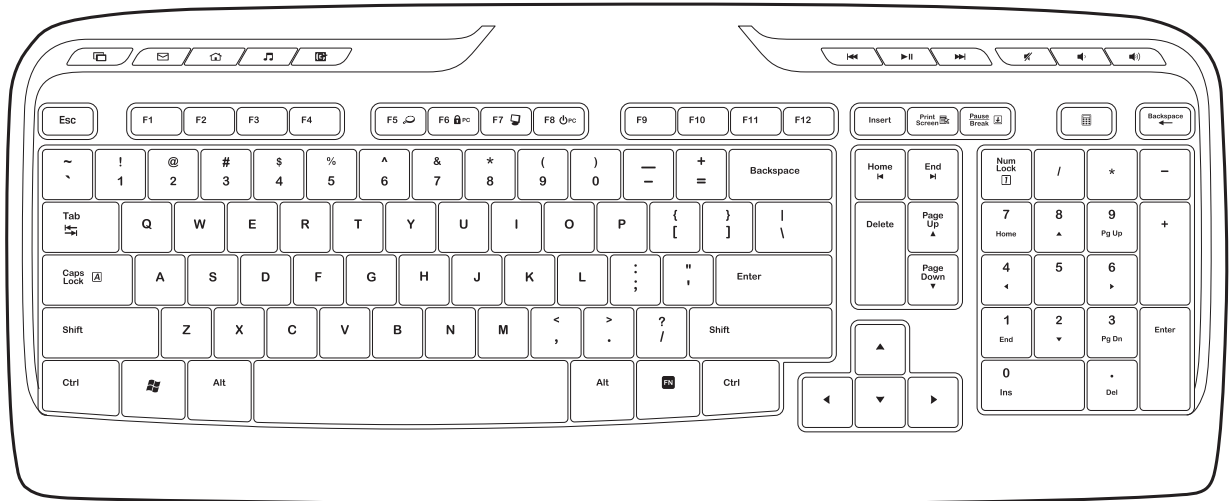

WIRELESS COMBO MK320

Setup Guide

K320