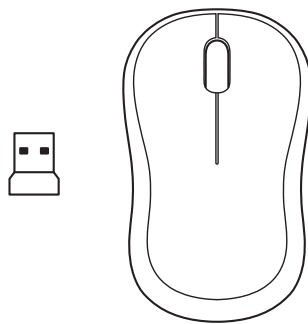

WIRELESS COMBO MK320

Setup Guide

M185