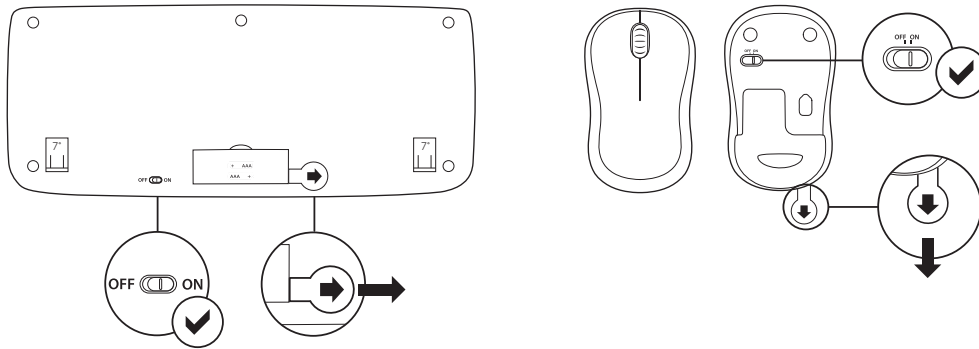

WHAT'S IN THE BOX

1. Logitech K330 Keyboard
2. Logitech M185 Mouse
3. AAA Battery x 2
4. AA Battery x 1
5. USB Nano receiver
6. User documentation

CONNECTING THE KEYBOARD AND MOUSE

www.logitech.com/support/mk320

1

2