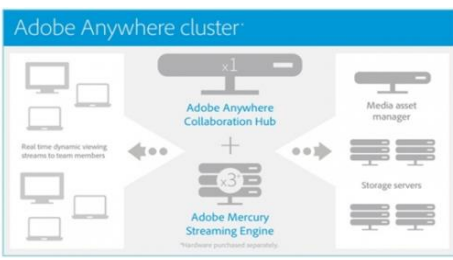

Global browser
access to all
content enabled