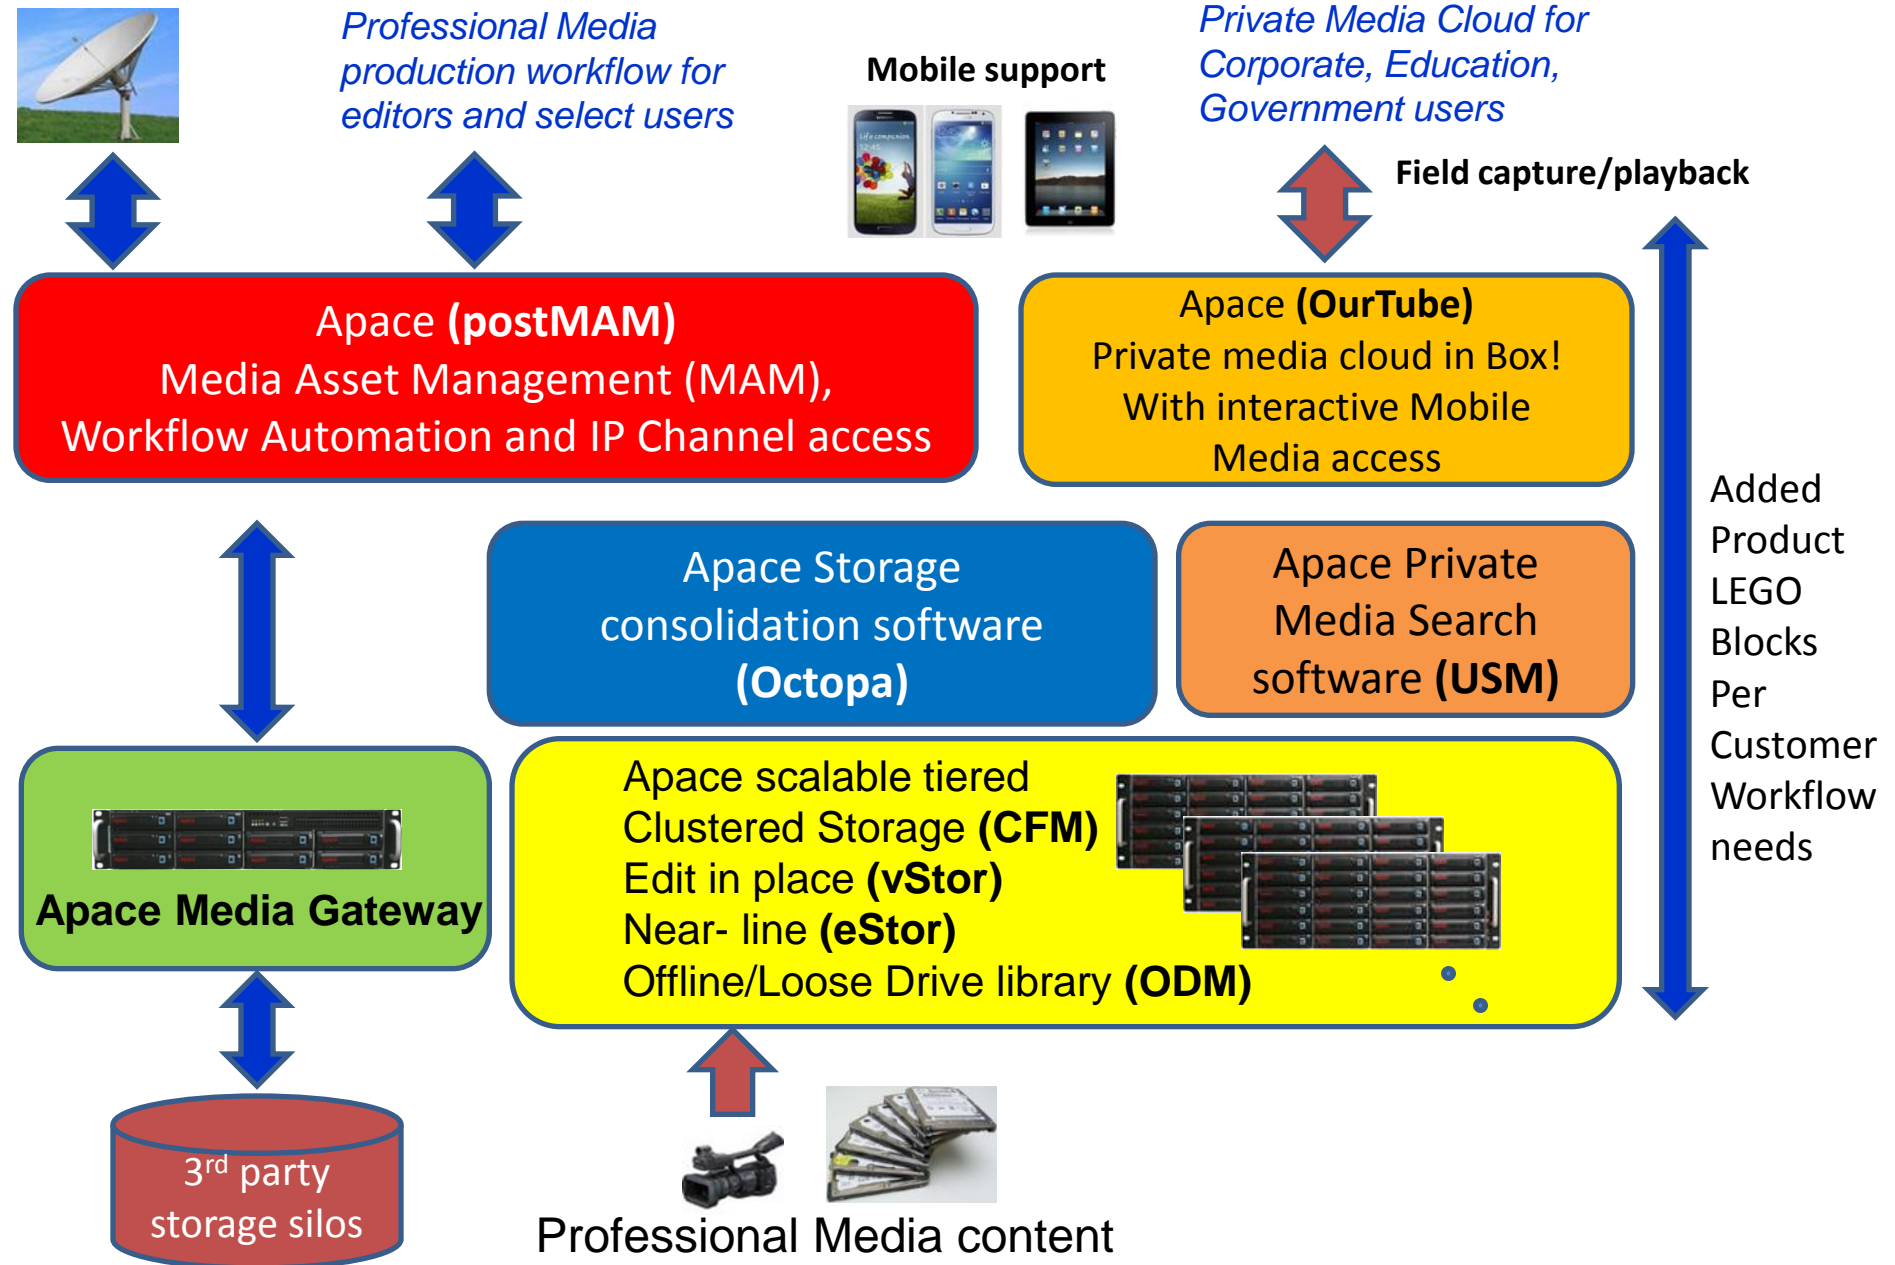

Apace Product Lines