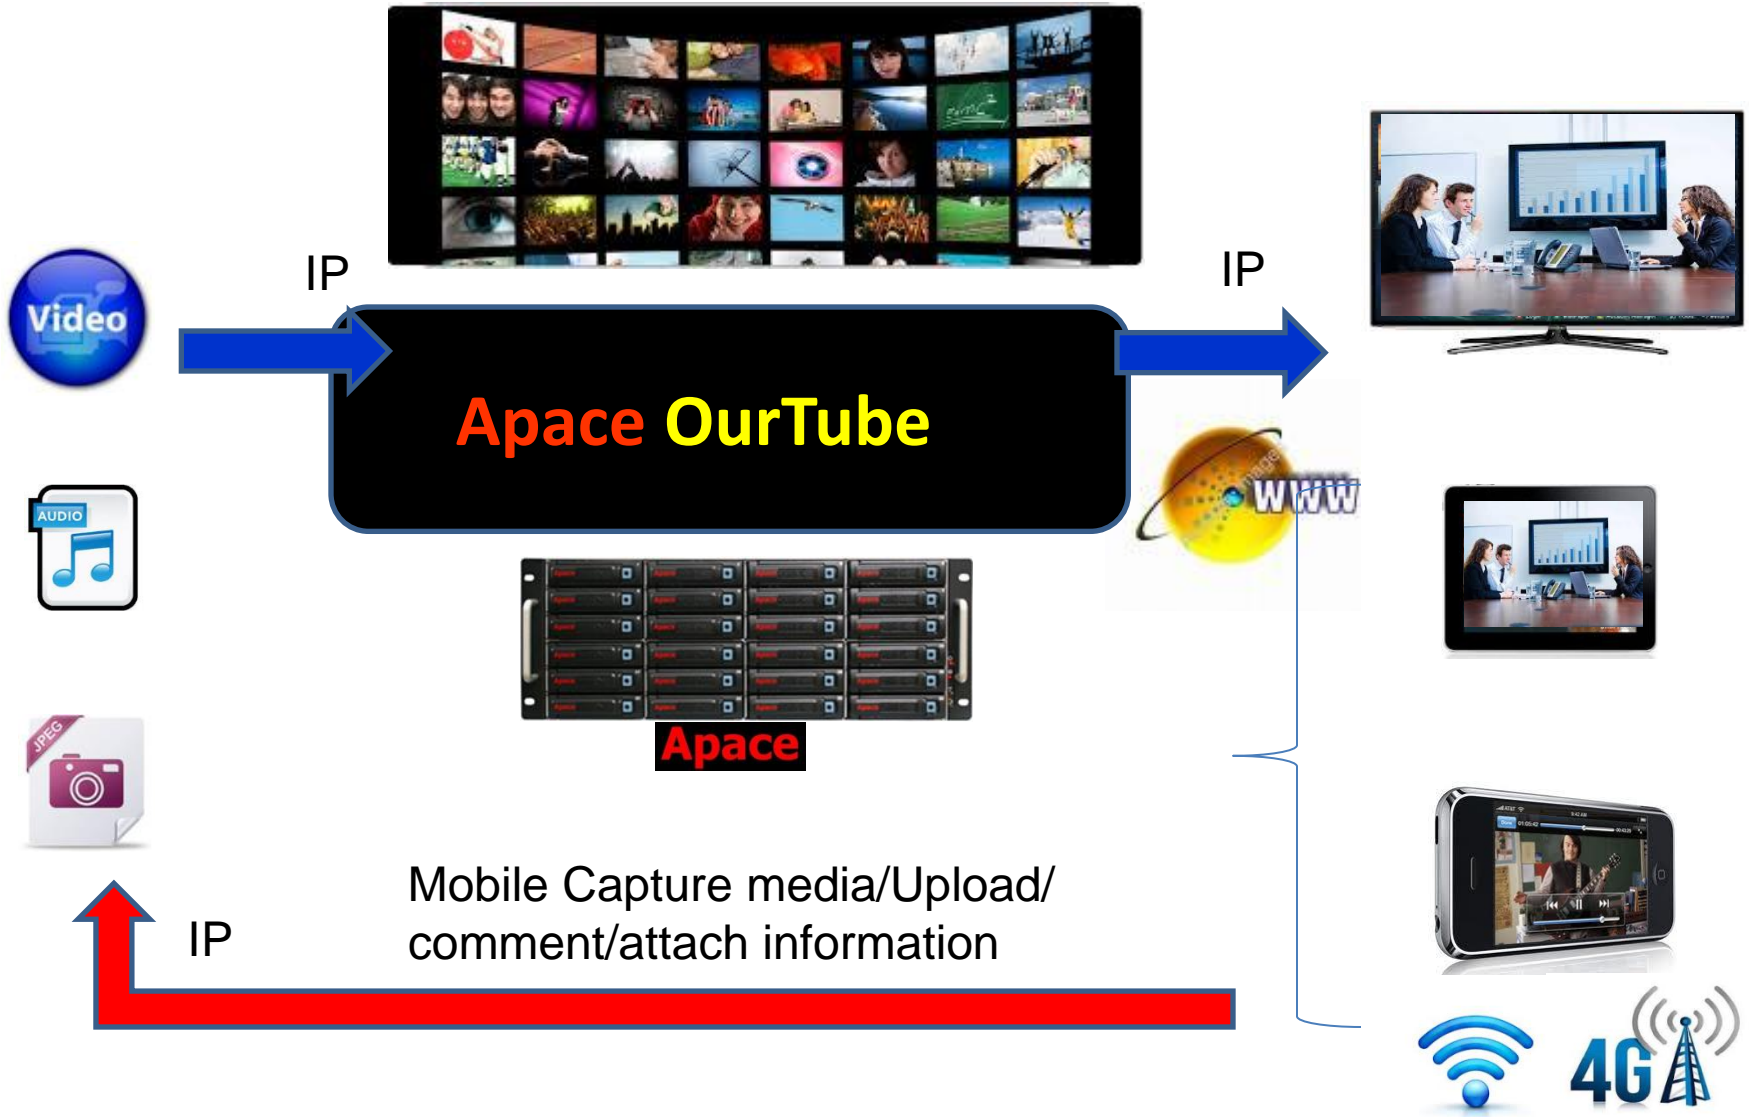

Distributed MAM with Workflow Automation
Find and manage all your media anywhere

postMAM: Production MAM
USM: Private media search engine

Storage Consolidation Software
Consolidate media Silos

Octopa: Facility wide storage
Consolidation software
(Offload Avid ISIS, XSAN, etc.)

Media
Storage
Silos
Linked at
Global
scale

Apace postMAM

Global browser
access to all
content enabled

Apace OurTube a Private YouTube in a Box!

Capture/Prep/comment

Catalog for access

Consume/feedback

interactive Video Library

Apace ODM: Organize, Search, Playback Proxy, Archive Raw media Offline via your existing drives!

Catalog your media on loose drives directly into ODM chassis to index & retrieve:

Search, play, comment, and share anytime, anywhere, on any device