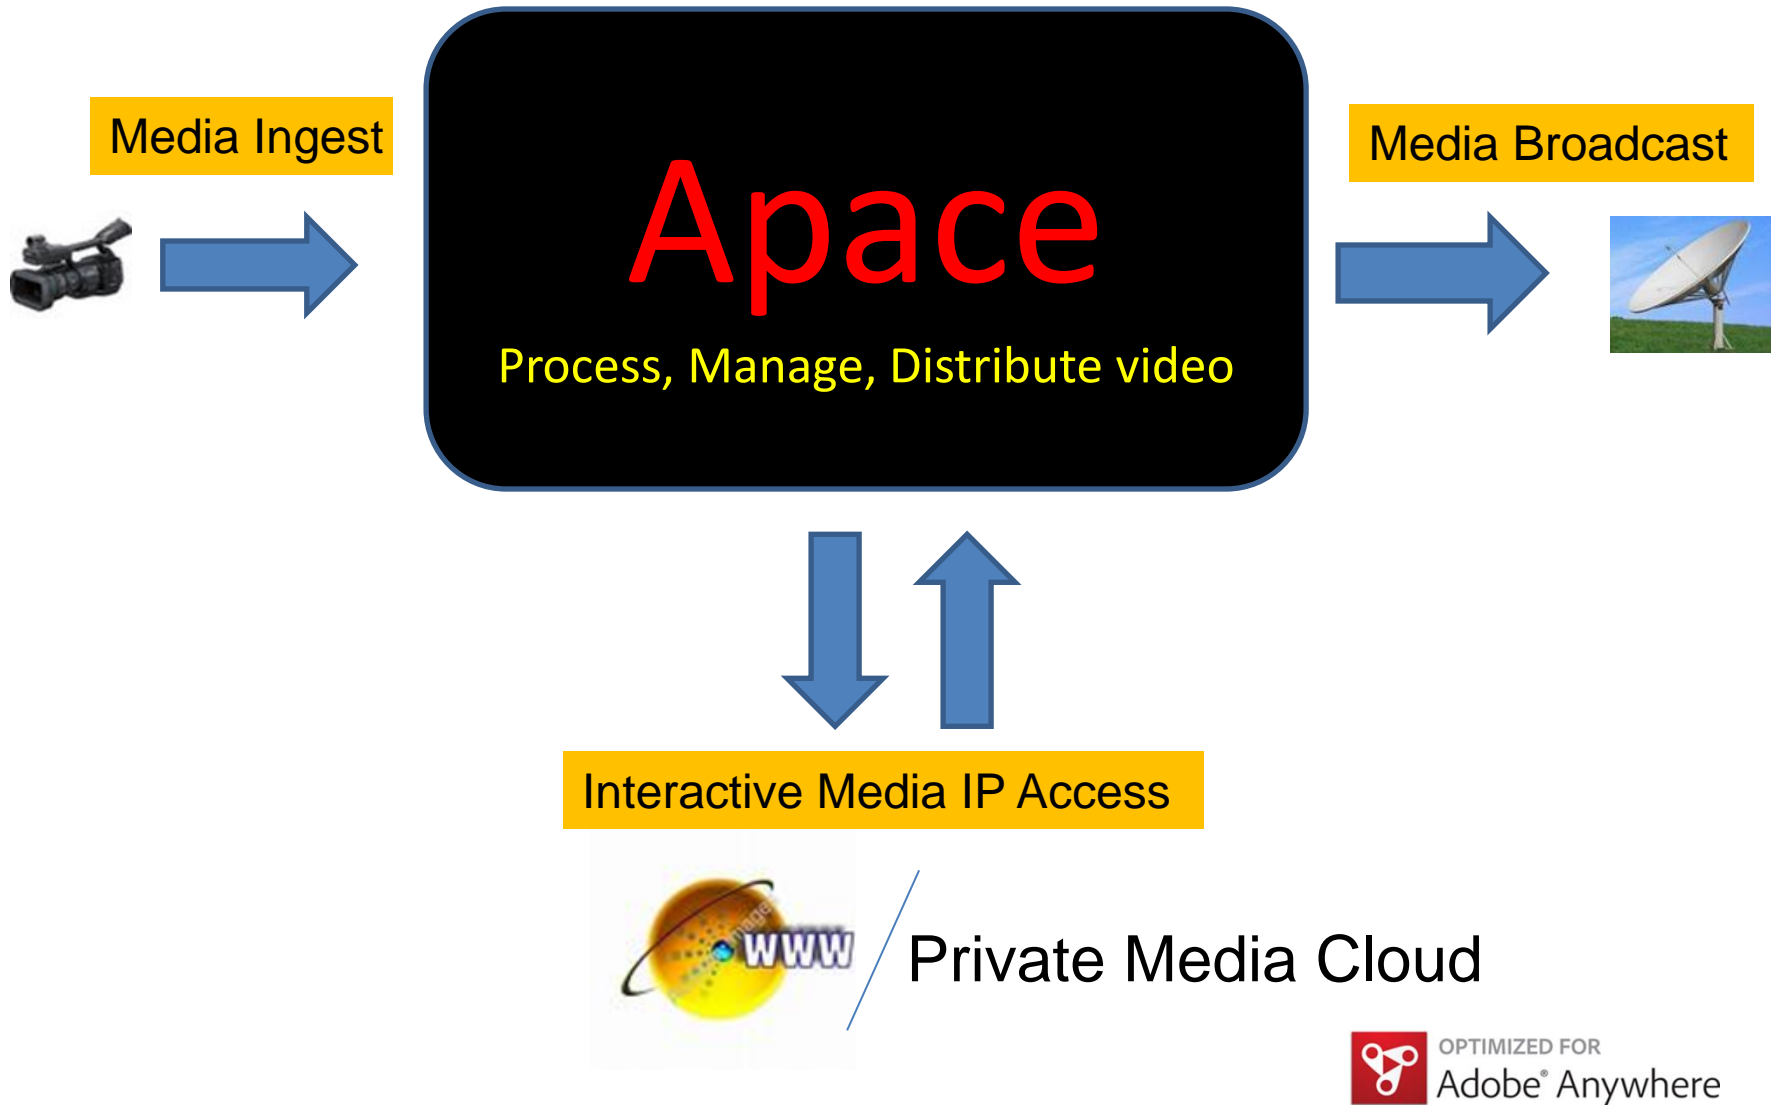

Apace Systems

media management, workflow & storage

Apace company and product information

OPTIMIZED FOR

Adobe® Anywhere

Corporate Overview

- Offering advanced media workflow, media asset management and specialty media storage for **media content creation, archive and distribution**
- Started in 2002, Headquartered in Southern California
- Proven products, revenue & over 400 customer installs worldwide
- Served media markets
 - Broadcast
 - Education
 - Post production
 - Government
 - Corporate
 - House of Worship

Apace Partial Global list of Customers

MARINES
THE FEW. THE PROUD.

Global

DELMARVA'S NEWS LEADER

Apace Total Solution

Intelligent Mobile and Global access
Access you data from anywhere

OurTube: Private YouTube appliance
postMAM: IP Channel Access

Distributed MAM with Workflow Automation
Find and manage all your media anywhere

postMAM: Production MAM
USM: Private media search engine

Storage Consolidation Software
Consolidate media Silos

Octopa: Facility wide storage
Consolidation software
(Offload Avid ISIS, XSAN, etc.)

Apace ODM: Organize, Search, Playback Proxy, Archive Raw media Offline via your existing drives!

Catalog your media on loose drives directly into ODM chassis to index & retrieve:

Search, play, comment, and share anytime, anywhere, on any device