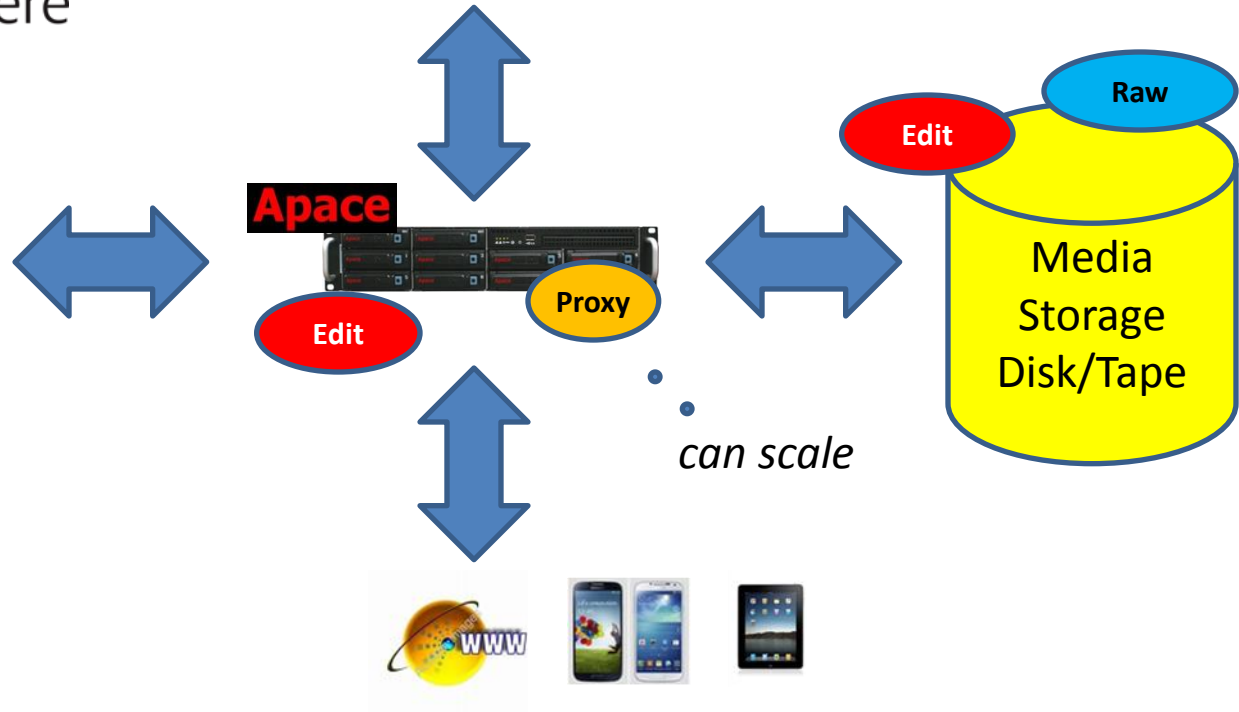

Distributed MAM with Workflow Automation
Find and manage all your media anywhere

postMAM: Production MAM
USM: Private media search engine

Storage Consolidation Software
Consolidate media Silos

Octopa: Facility wide storage
Consolidation software
(Offload Avid ISIS, XSAN, etc.)

Integrated
Panel

Apace MAM/Storage appliance for Premiere Pro CC and Anywhere

 OPTIMIZED FOR
Adobe® Anywhere

Gluing other Workgroups

can scale

Global and mobile web access

Apace Media Gateway for Adobe

 OPTIMIZED FOR
Adobe® Anywhere

Gluing other Workgroups

Global and mobile web access

Apace Adobe Anywhere Integration

 OPTIMIZED FOR
Adobe® Anywhere

Apace global access
MAM Appliance/Gateway

Direct local Adobe Premiere Pro Editing support

Apace ODM: Organize, Search, Playback Proxy, Archive Raw media Offline via your existing drives!

Catalog your media on loose drives directly into ODM chassis to index & retrieve:

Search, play, comment, and share anytime, anywhere, on any device