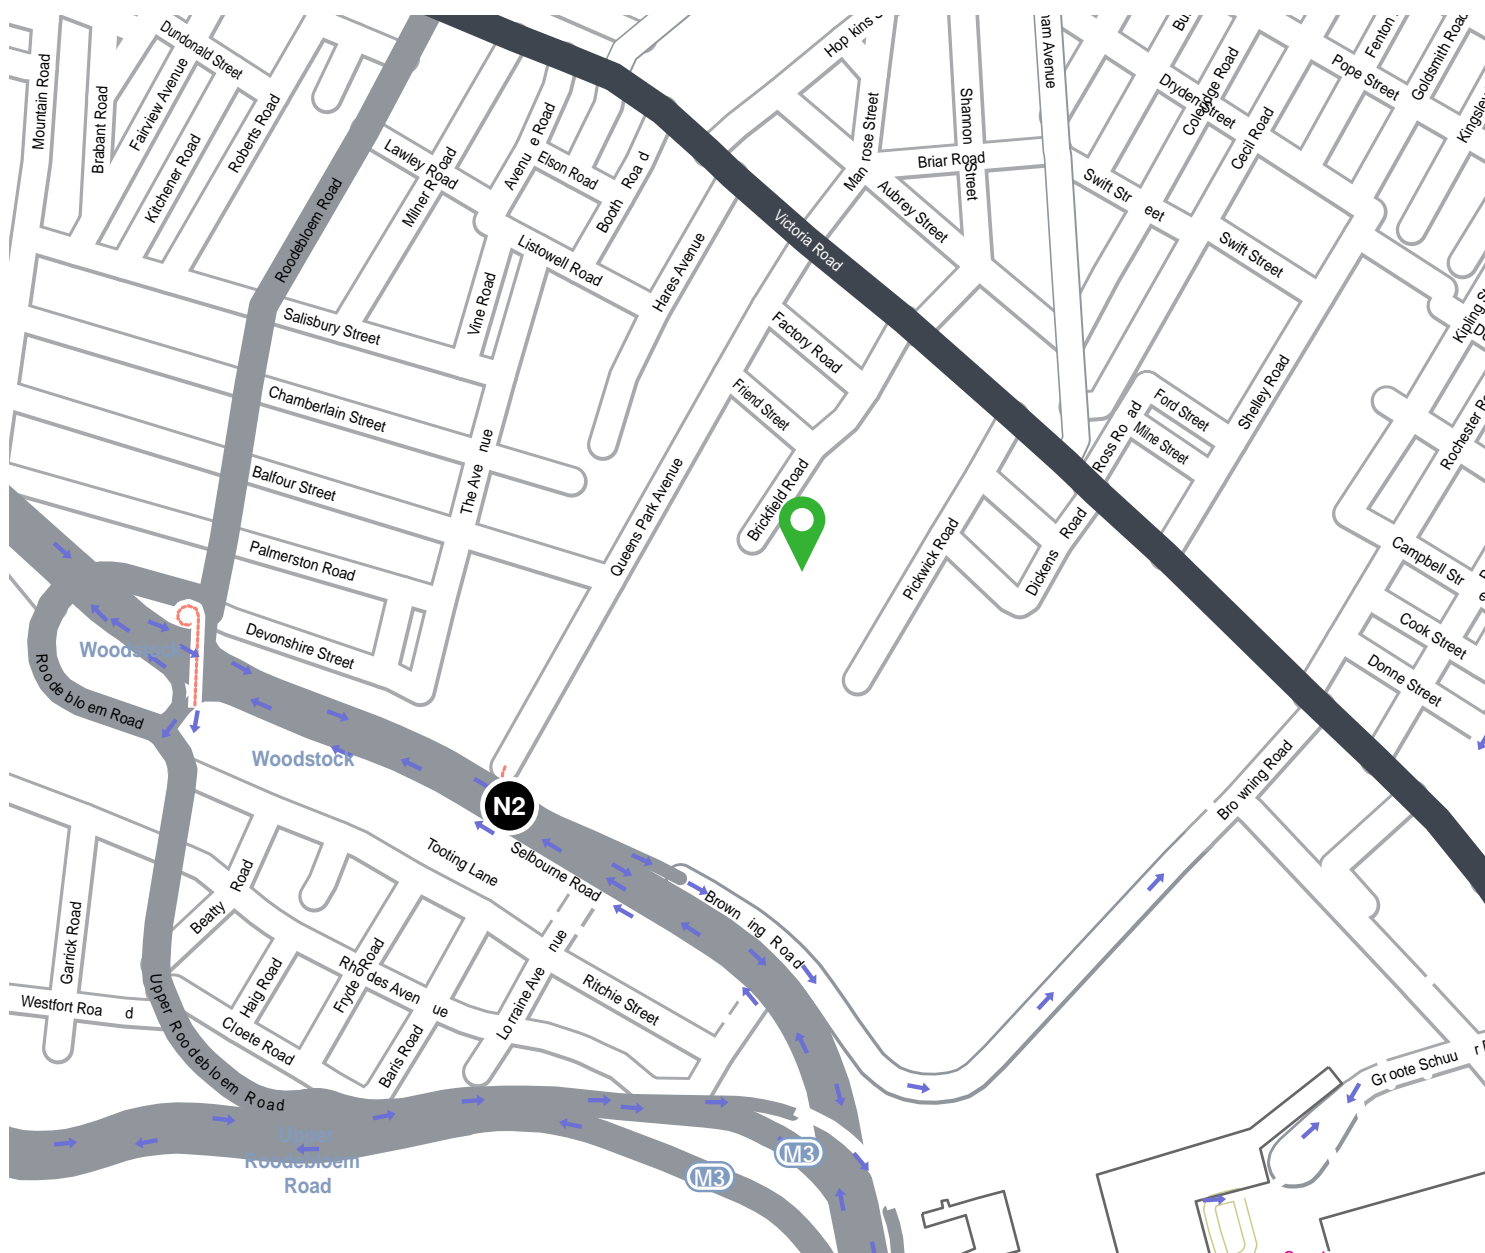

Directions to **The Double Tree by Hilton Hotel (Upper East)**

From the airport take the N1

- Drive along N1 towards town
- Take the Woodstock turn off onto Church Street
- At traffic lights Turn Left onto Albert Road
- At the Big Circle take the 3rd Exit onto Durham Avenue
- At the Traffic lights turn right
- Second left onto Brickfield road.
- Drive all the way to the top, the hotel is on your left hand side.
- First Sign you will see is Upper East Side and then drive into basement.

From the airport take the N1

- Drive along N2 towards Town.
- Take Exit 7 (main Road) off the N2
- Turn Right onto Main Road
- Travel About 2km and then turn left into Brickfield Road
- There is a big shop opposite the road called TOKYO
- Drive all the way to the top, the hotel is on your left hand side.
- First Sign you will see is Upper East Side and then drive into basement.

GPS Coördiantes:

S -33.935216 E 18.45716

Physical Address

The Double Tree by Hilton (Upper East)

31 Brickfield Road
Woodstock
Cape Town, 7935

Contact Details

Tel: +27 (0) 21 404 0570
E-mail: CPTUE.RES@hilton.com
Web: <http://doubletree3.hilton.com/en/hotels/south-africa/>