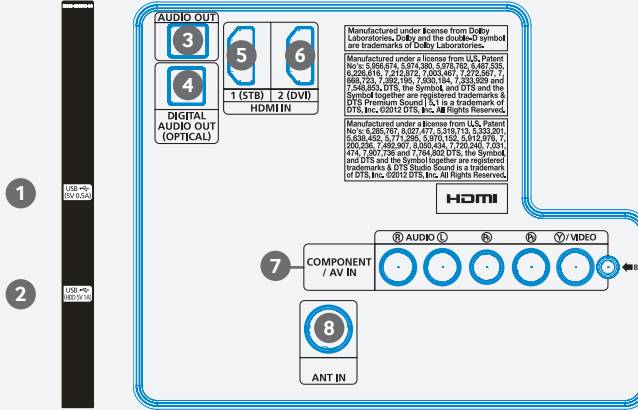

Basic Feature			Hospitality Solution				Convenience Feature		Security		Clock Option	
Screen Size	Resolution	Design	Home Menu	Lynk™ Reach	Lynk™ SINC	H.Browser	Bluetooth Player	Embedded Wi-Fi	Software DRM	Security Mode	External Clock Compatibility	Software Clock
24" 28" 32"	HD	Slim	Basic Home Menu	-	-	-	-	-	-	-	-	-
40"	FHD	Regular		-	-	-	-	-	-	-	-	-

HD450 24"

- HG24AD450FW

Connectors

Samsung HD450 Series

HD450 28"

- HG28AD450FW

Connectors

1. USB
2. USB
3. AUDIO OUT
4. DIGITAL AUDIO OUT (OPTICAL)
5. HDMI IN 1
6. HDMI IN 2
7. COMPONENT/AV IN
8. ANTENNA IN

HD450 32"

- HG32AD450SW

Connectors

1. USB/CLONING
2. ANTENNA IN
3. AV IN
4. HEADPHONE-ID
5. HEADPHONE
6. RJP (REMOTE/JACKPACK)
7. HDMI IN 1

HD450 40"

- HG40AD450BW

Connectors

1. DIGITAL AUDIO OUT (OPTICAL)
2. HDMI IN 1
3. HDMI IN 2
4. USB
5. ANTENNA IN
6. COMPONENT/AV IN