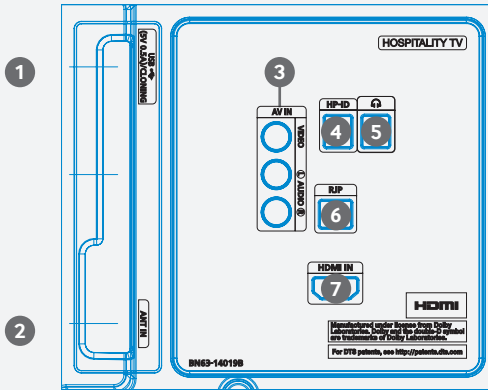

Connectors

1. USB/CLONING
2. ANTENNA IN
3. AV IN
4. HEADPHONE-ID
5. HEADPHONE
6. RJP (REMOTE/JACKPACK)
7. HDMI IN 1