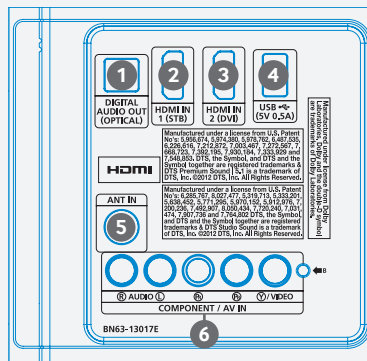

HD450 32"

- HG32AD450SW

Connectors

1. USB/CLONING
2. ANTENNA IN
3. AV IN
4. HEADPHONE-ID
5. HEADPHONE
6. RJP (REMOTE/JACKPACK)
7. HDMI IN 1

HD450 40"

- HG40AD450BW

Connectors

1. DIGITAL AUDIO OUT (OPTICAL)
2. HDMI IN 1
3. HDMI IN 2
4. USB
5. ANTENNA IN
6. COMPONENT/AV IN