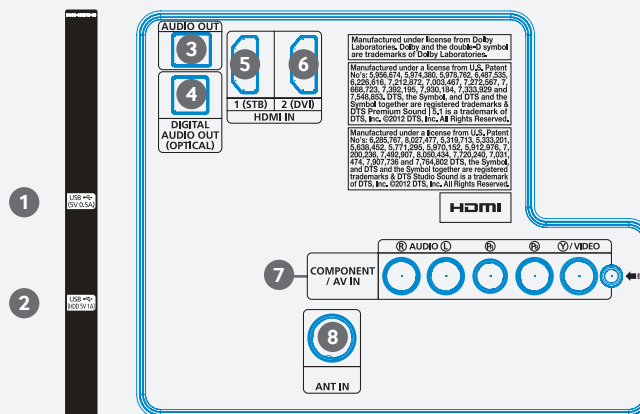

Connectors